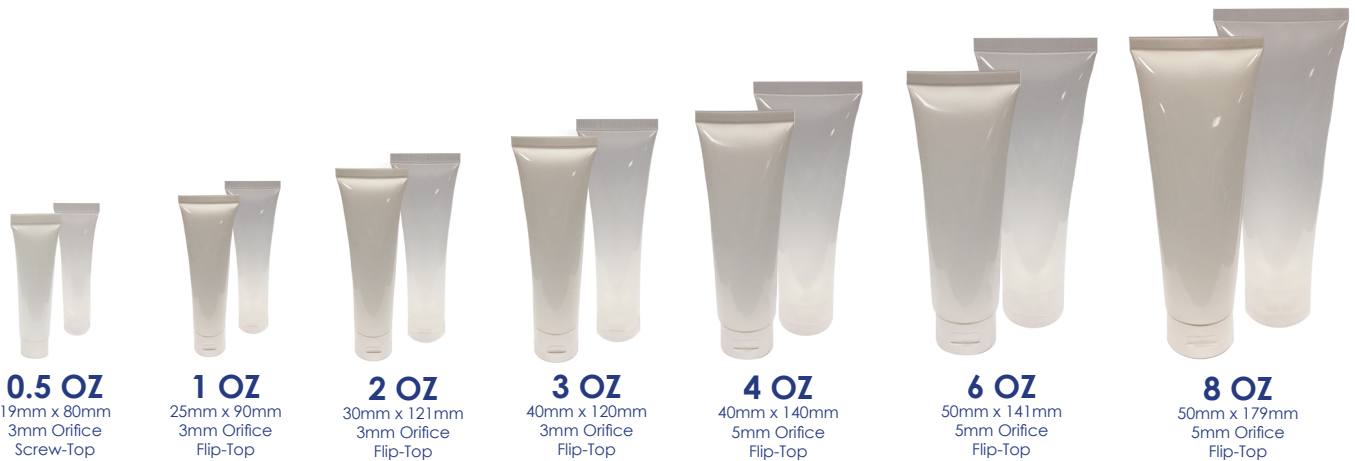

STOCK 5-LAYER TUBES

MATERIAL: MDPE
LEAD TIME: Stock

FOB: La Mirada, CA
MOQ: 1 Case

BULK PACK ONLY

ITEM#	Volume	Size (mm)	Orifice	PCS/CS	Color	Carton Size (cm)	Carton Weight
#02098	0.5oz	19 x 80	3mm	1,875	White	50x45x31	6.5/7.5 kg
#02099	0.5oz	19 x 80	3mm	1,875	Natural	50x45x31	6.5/7.5 kg
#02100	1oz	25 x 90	3mm	1,227	White	61x51x36	Apprx 10kg
#02101	1oz	25 x 90	3mm	1,227	Natural	61x51x36	Apprx 10kg
#02102	2oz	30 x 121	3mm	840	White	57x45x46	8/9 kg
#02103	2oz	30 x 121	3mm	840	Natural	57x45x46	8/9 kg
#02104	3oz	40 x 120	3mm	630	White	57x45x51	8/9 kg
#02105	3oz	40 x 120	3mm	630	Natural	57x45x51	8/9 kg
#02106	4oz	40 x 140	5mm	486	White	57x45x52	8/9 kg
#02107	4oz	40 x 140	5mm	486	Natural	57x45x52	8/9 kg
#02109	6oz	50 x 141	5mm	315	White	57x45x53	7/8 kg
#02110	6oz	50 x 141	5mm	315	Natural	57x45x53	7/8 kg
#02111	8oz	50 x 179	5mm	210	White	57x45x43	6/7 kg
#02112	8oz	50 x 179	5mm	210	Natural	57x45x43	6/7 kg

All tubes are packed caps down on paperboard tray.
Each tray will be wrapped with OPP bags & placed in cartons.

DECORATING:
Label Application
Printed Labels
Tube Printing